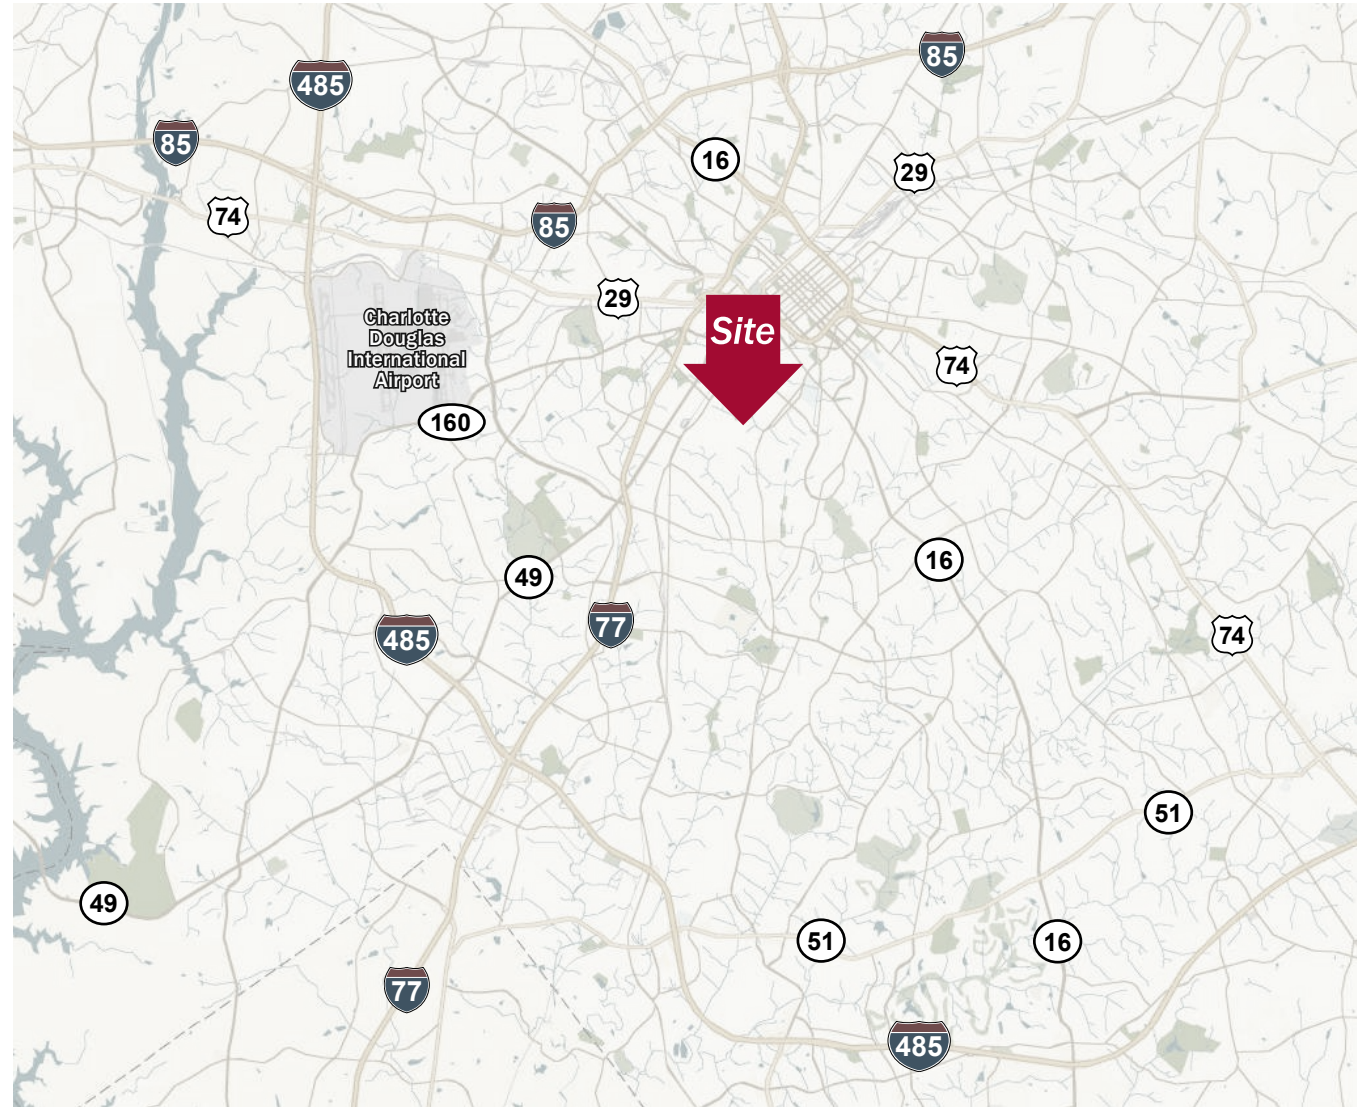

Park Square Retail

2434 PARK RD, CHARLOTTE, NC 28203

Property Overview

Demographics

Source: Esri® 2023

	1 mile	3 mile	5 mile
Population	18,565	121,489	271,522
Growth Rate	1.43%	2.27%	1.75%
Avg. HH Income	$160,106	$140,657	$125,214

Robbie Adams
Director of Retail
(704) 248 2108
radams@mpvre.com

Joey Morgenthall
Director of Retail
(704) 367 5007
jmorgenthall@mpvre.com

2400 South Boulevard | Suite 300
Charlotte, NC 28203

mpvre.com