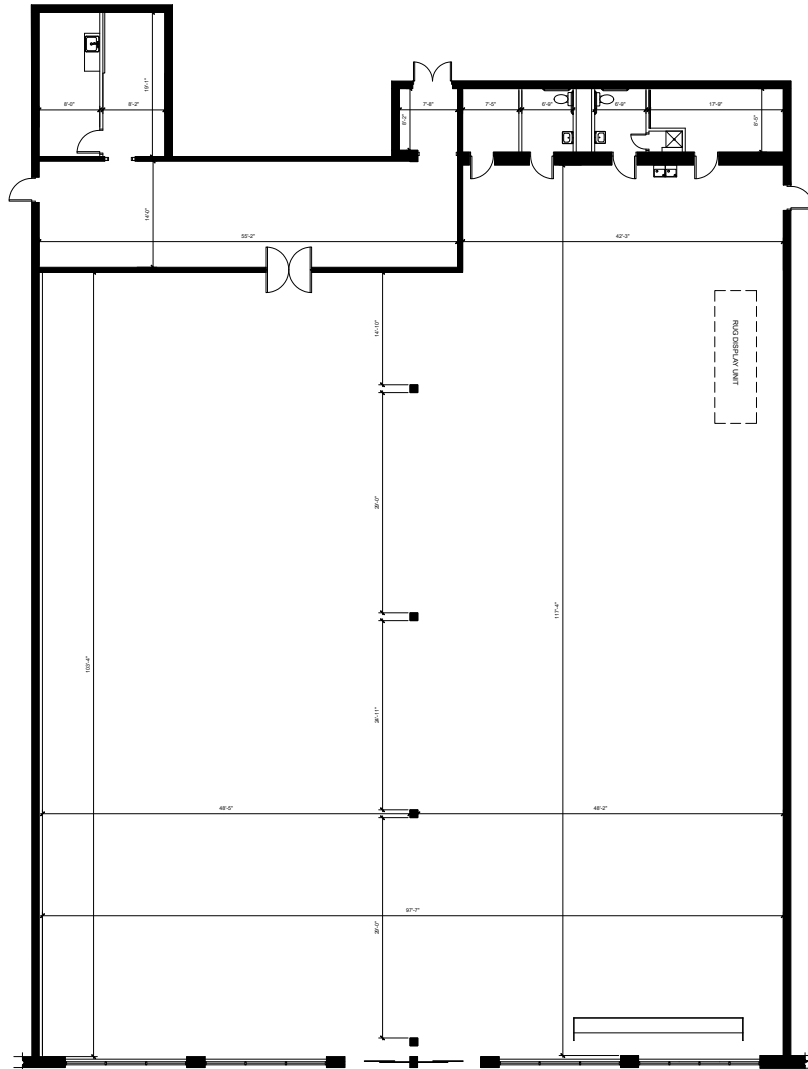

Park Square Retail

2434 PARK RD, CHARLOTTE, NC 28203

Floor Plan

Robbie Adams
Director of Retail
(704) 248 2108
radams@mpvre.com

Joey Morganthall
Director of Retail
(704) 367 5007
jmorganthall@mpvre.com

2400 South Boulevard | Suite 300
Charlotte, NC 28203

mpvre.com