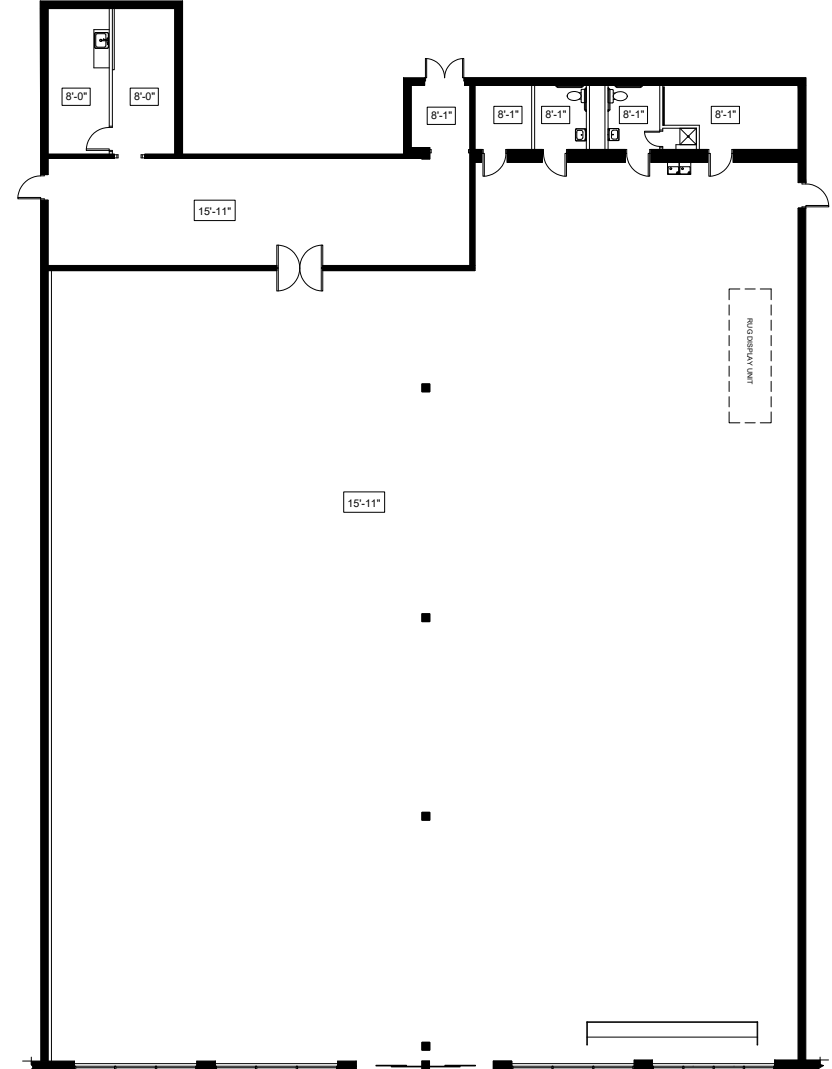

Park Square Retail

2434 PARK RD, CHARLOTTE, NC 28203

Floor Plan

Robbie Adams
Director of Retail
(704) 248 2108
radams@mpvre.com

Joey Morganthall
Director of Retail
(704) 367 5007
jmorganthall@mpvre.com

2400 South Boulevard | Suite 300
Charlotte, NC 28203

mpvre.com