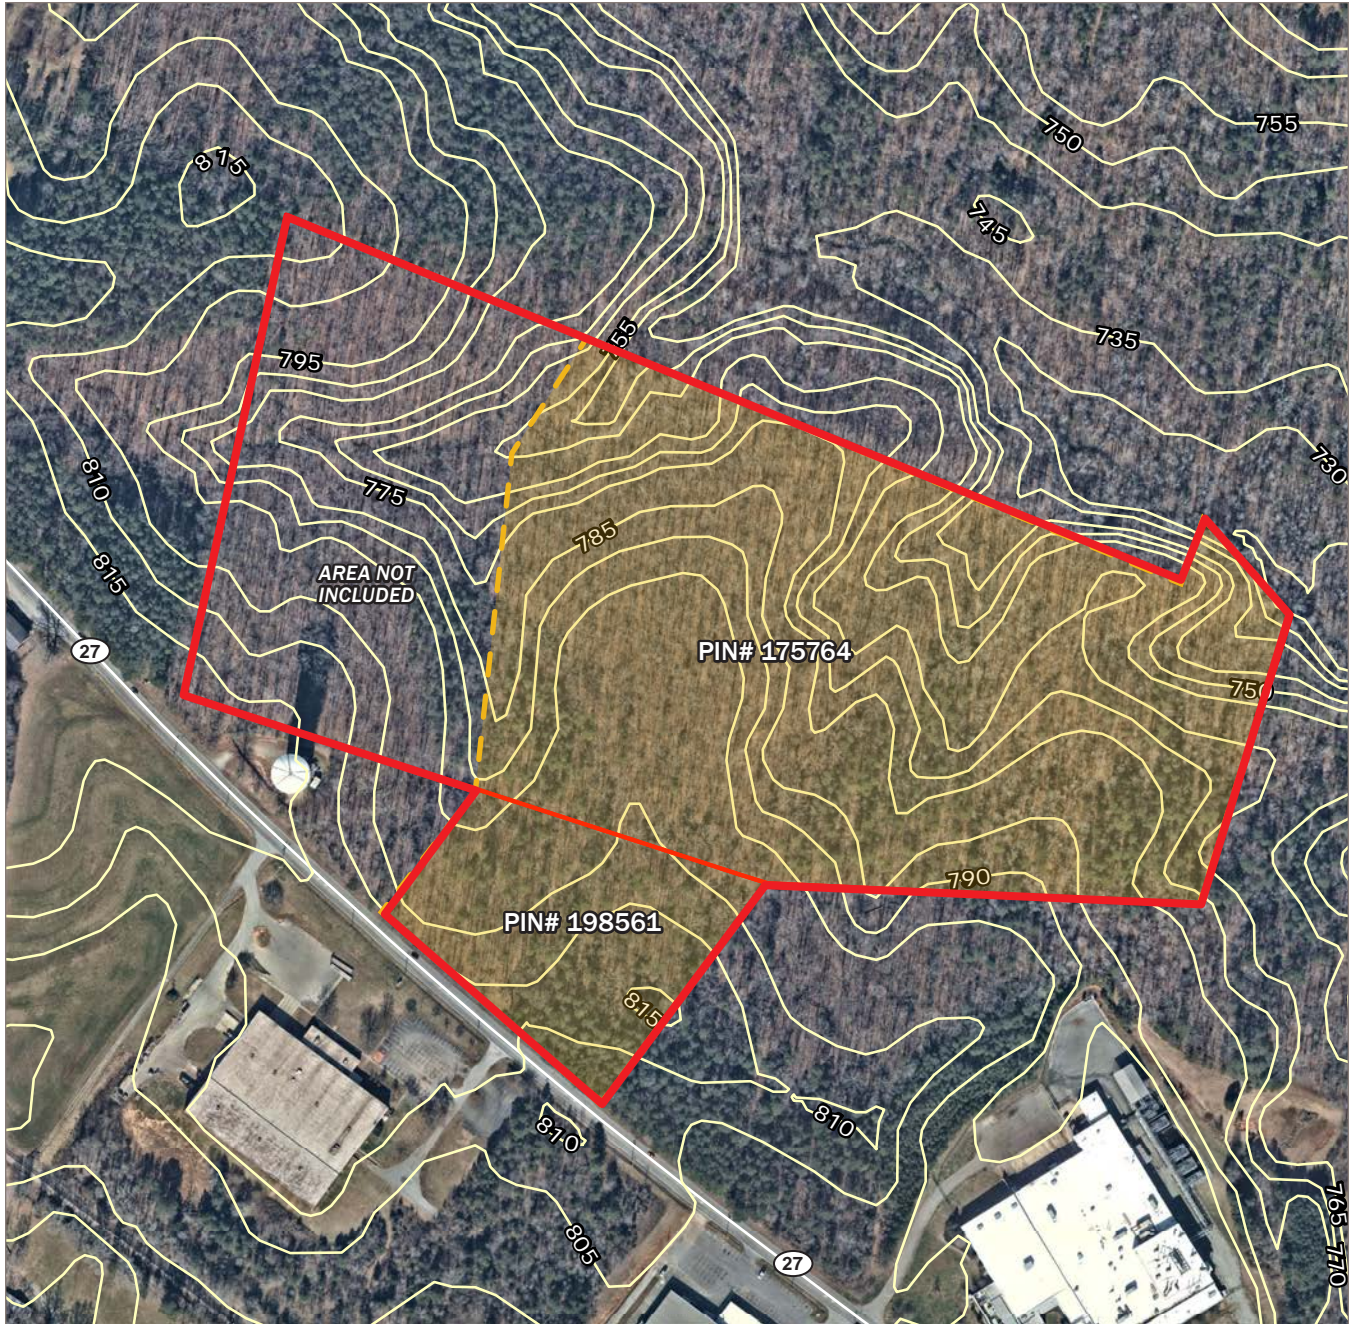

±32 Acres Land for Sale

► **±32 Acres on Highway 27**  
Stanley, NC 28164

**Land for Sale** **For Sale**

- Opportunity for industrial development in Gaston County
- 563ft of road frontage along Highway 27
- 5+/- Miles north of the Town of Mount Holly via Hwy 27
- 10 +/- Minutes to Highway 16 via Stanley Lucia Road
- Town of Stanley Zoning: R-20
- Water and sewer available at site

# ► Site Topography

±32 Acres on Highway 27  
Stanley, NC 28164

# ► Site Location

±32 Acres on Highway 27  
Stanley, NC 28164

For complete property listings, visit [www.mpvre.com](http://www.mpvre.com).

2400 South Boulevard, Suite 300 Charlotte, NC 28203 [mpvre.com](http://mpvre.com)